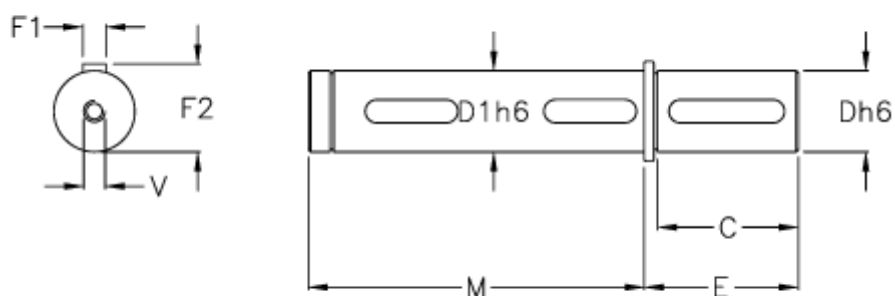

Data Sheet

Article number: 3929086018

Description: single outputshaft for VF/W-EP 86
St. steel

Measures

| | | |
|-------------|-------|------------|
| C | = 60 | N = 214 |
| D | = 35 | V = M10x25 |
| D1 | = 35 | |
| Description | = - | |
| E | = 65 | |
| F1 | = 10 | |
| F2 | = 38 | |
| M | = 149 | |